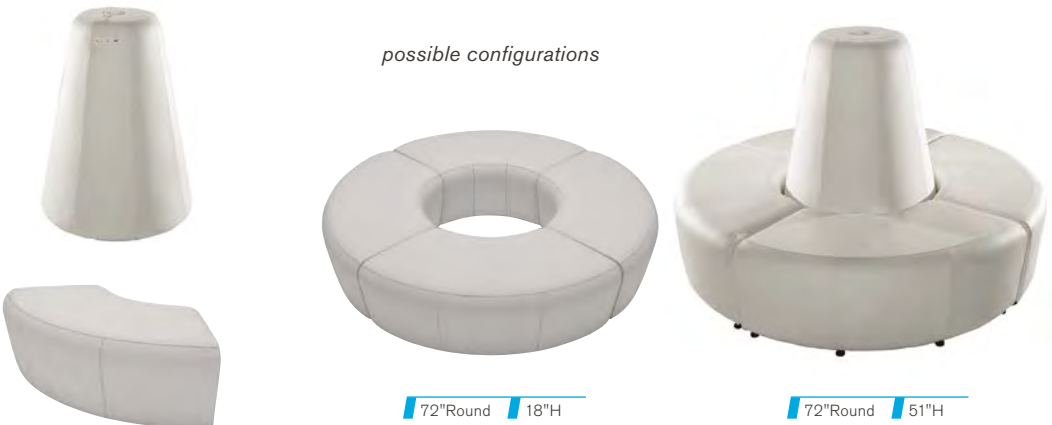

17"Round | 18"H

EDGE LED CUBE OTTOMAN\* **SELECT**

- high density plastic **81526**

20"L | 20"D | 20"H

BANQUETTES

CENTER CONE **SELECT**  
**8506**

38"Round | 51"H

⊕ Powered

Banquette Cone has 3 AC and 2 USB plugs built into the center cone.

QUARTER CURVED OTTOMAN **SELECT**  
**8507**

53"L | 22"D | 18"H

possible configurations

72"Round | 18"H

72"Round | 51"H

⊕ See pages 22 and 23 for all Powered options.