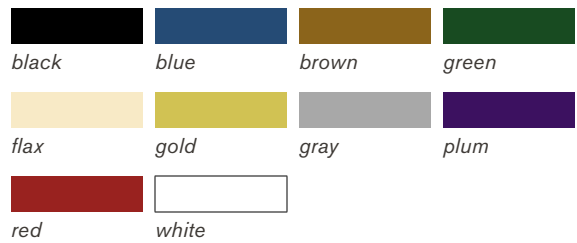

### ESSENTIALS

TABLES (30" HEIGHT)	3'	4'	6'	8'
Draped	130330	130430	130630	130830
Draped on Fourth Side			12404630	12404830
Undraped	131330	131430	131630	131830

COUNTERS (42" HEIGHT)	3'	4'	6'	8'
Draped	130342	130442	130642	130842
Draped on Fourth Side			12404642	12404842
Undraped	131342	131442	131642	131842