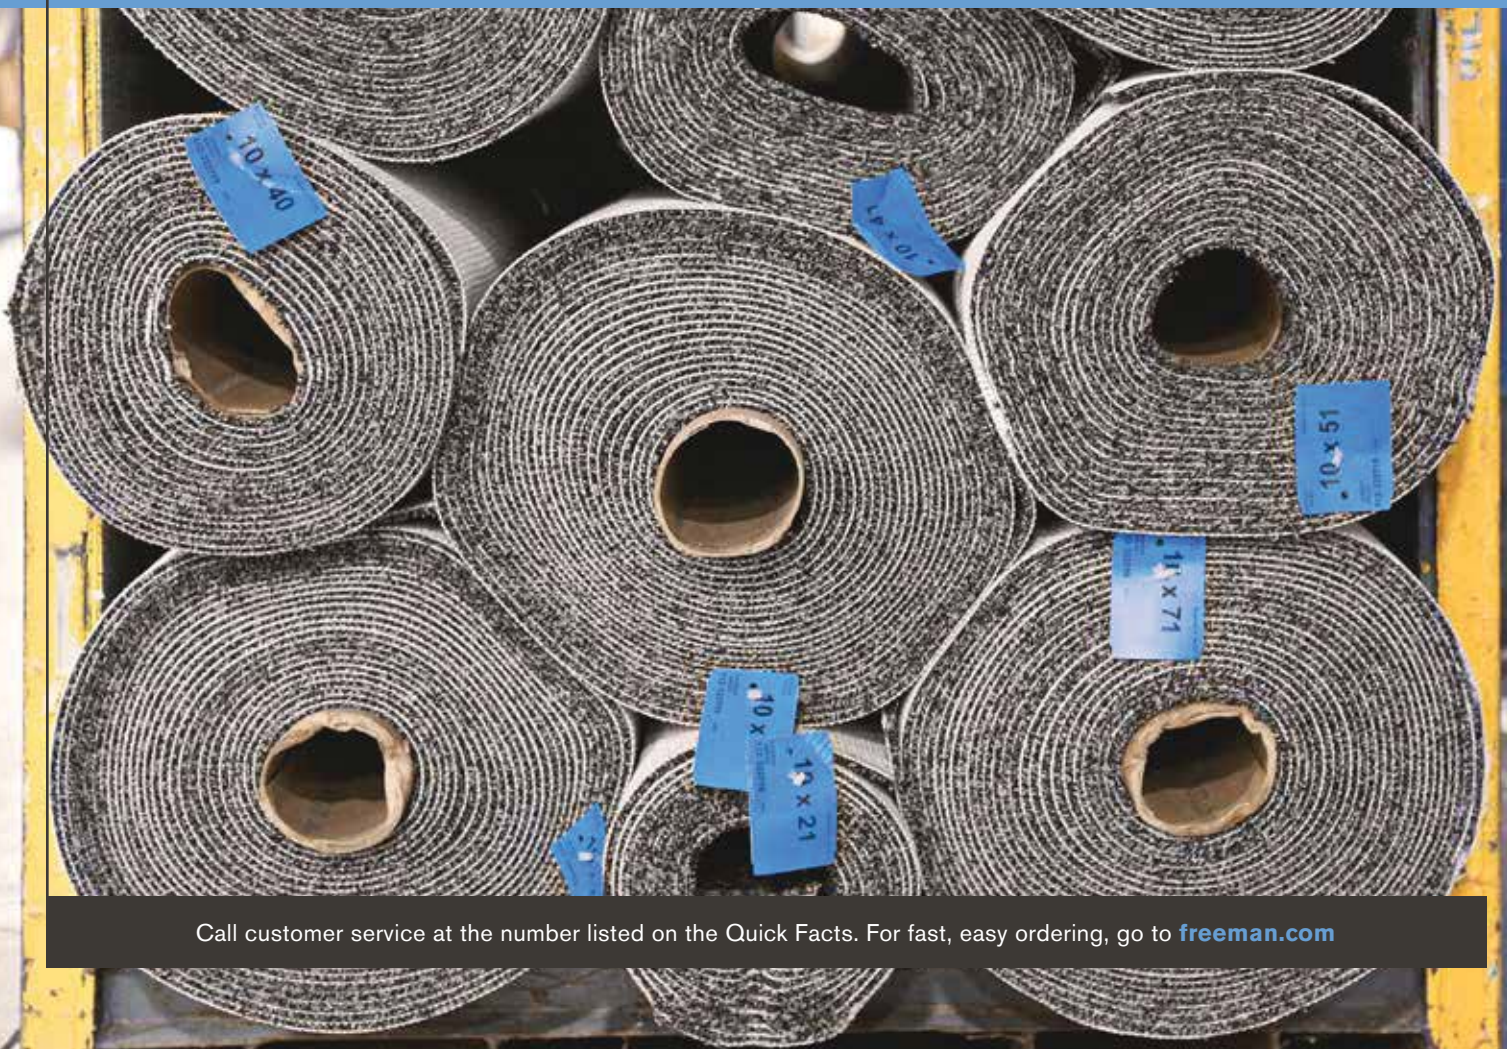

Call customer service at the number listed on the Quick Facts. For fast, easy ordering, go to freeman.com

PRESTIGE CARPET

Freeman's prestige carpet combines plush comfort with durable soil and stain resistance, perfect for high-traffic areas. Five popular colors are available in a luxurious 40-ounce weight and all nine designer colors are available in a 28-ounce weight.