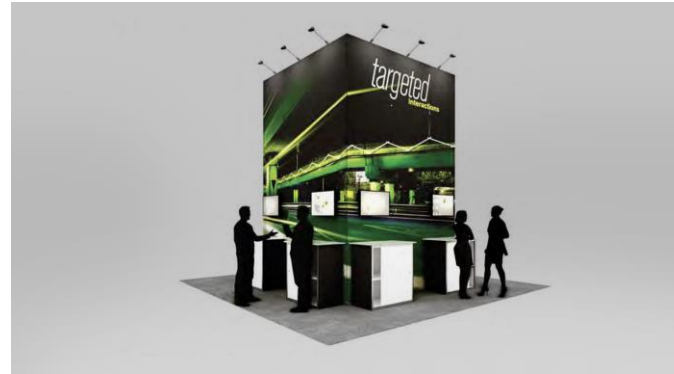

Extend 4

Starting from
\$17,495.00

Exhibit features:

- 16' double sided structure with mural fabric graphics
- Built in desk with interior storage
- (2) 46" mounted monitors
- Cabinet with interior storage
- Arm lights to highlight graphics
- Choice of classic carpet and ½" padding

Express 2

Starting from
\$49,295.00

Exhibit features:

- 16' tower structure with large mural fabric graphics and large storage closet
- (8) 32" mounted monitors
- Storage cabinet with interior storage
- Arm lights to highlight graphics
- Choice of classic carpet and ½" padding