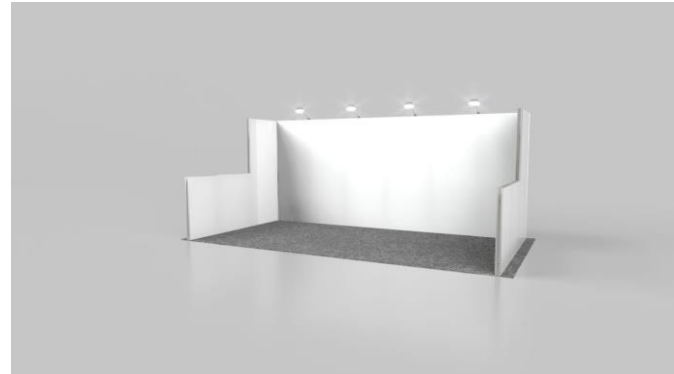

Fabric Exhibit

Starting from

$8,975.00

$12,565.00 after discount deadline

Exhibit features:

- Back wall structure with hard panel graphics
- Arm lights to highlight graphics
- Choice of classic carpet

Services included:

- Structure rental and installation/dismantle
- Graphic printing and installation
- Electrical service for arm lights
- First night vacuuming
- Material handling for rental items

[Visit FOL](#) →