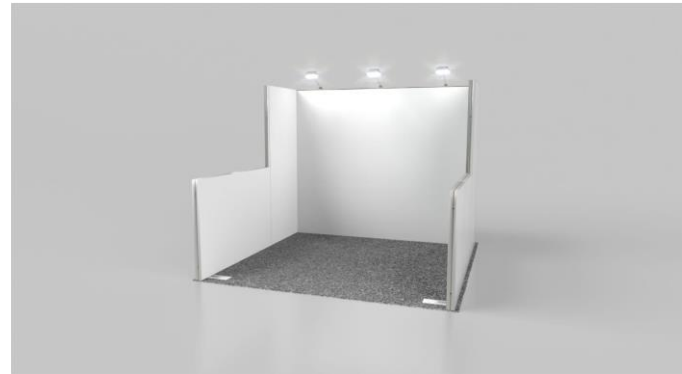

PVC Exhibit

Starting from

$4,545.00

$6,363.00 after discount deadline

Exhibit features:

- Back wall structure with hard panel graphics
- Arm lights to highlight graphics
- Choice of classic carpet

Services included:

- Structure rental and installation/dismantle
- Graphic printing and installation
- Electrical service for arm lights
- First night vacuuming
- Material handling for rental items

[Visit FOL](#) →