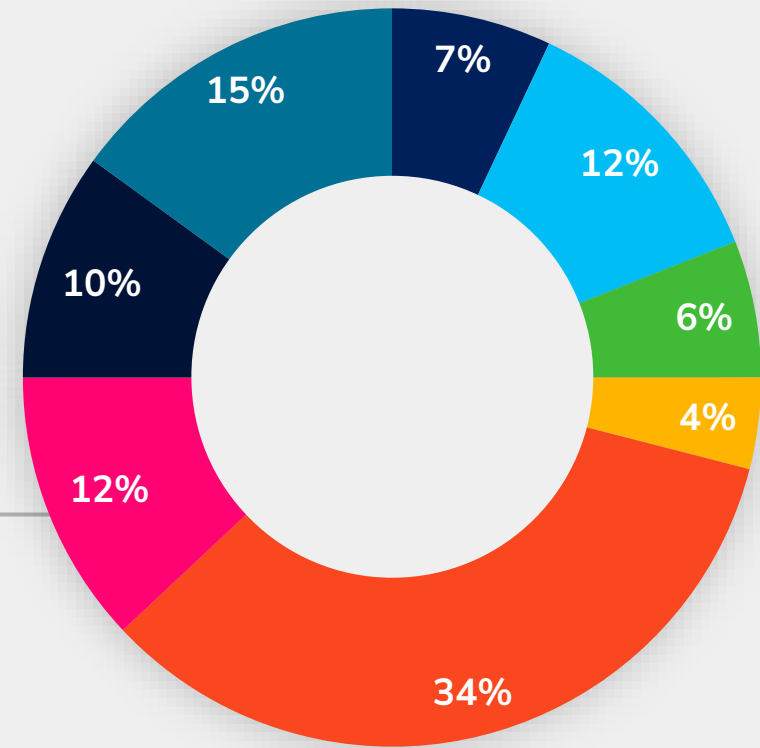

MJBizCon®

Estimating budgets

A simple guide to exhibit costs

Freeman¹

Exhibit budget averages

Estimating your overall budget doesn't have to be hard. This chart breaks down the average percentage exhibitors spend by category.

Your exhibit design makes up 12% of your overall budget. Use this guide to start your design exploration.

Trade show budget categories

10' x 10' exhibit rental examples

Discount prices available through October 24, 2022

SmartFabric Backwall

Starting from

\$3,090.00

\$4,326.00 after discount deadline

Exhibit features:

- Back wall structure with large fabric graphics
- Arm lights to highlight graphics
- Choice of classic carpet