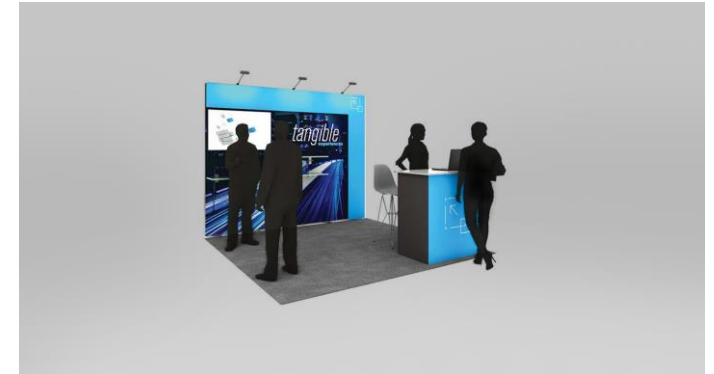

PVC Exhibit

Starting from

\$4,545.00

\$6,363.00 after discount deadline

Exhibit features:

- Back wall structure with hard panel graphics
- Arm lights to highlight graphics
- Choice of classic carpet

Services included:

Starting from

\$9,095.00

Exhibit features:

- Multidimensional back wall structure with large fabric graphics and plexiglass shelves
- 46" mounted monitor
- Reception counter with graphics
- Arm lights to highlight graphics
- Choice of classic carpet and ½" padding