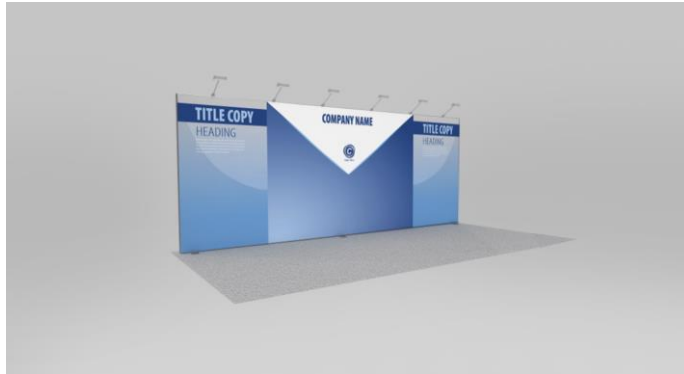

Starting from

\$9,095.00

Exhibit features:

- Multidimensional back wall structure with large fabric graphics and plexiglass shelves
- 46" mounted monitor
- Reception counter with graphics
- Arm lights to highlight graphics
- Choice of classic carpet and ½" padding

10' x 20' exhibit rental examples

Discount prices available through October 24, 2022

SmartFabric Backwall

Starting from

\$6,050.00

\$8,470.00 after discount deadline

Exhibit features:

- Back wall structure with large fabric graphics
- Arm lights to highlight graphics
- Choice of classic carpet

Express 2

Starting from
\$49,295.00

Exhibit features:

- 16' tower structure with large mural fabric graphics and large storage closet
- (8) 32" mounted monitors
- Storage cabinet with interior storage
- Arm lights to highlight graphics
- Choice of classic carpet and ½" padding