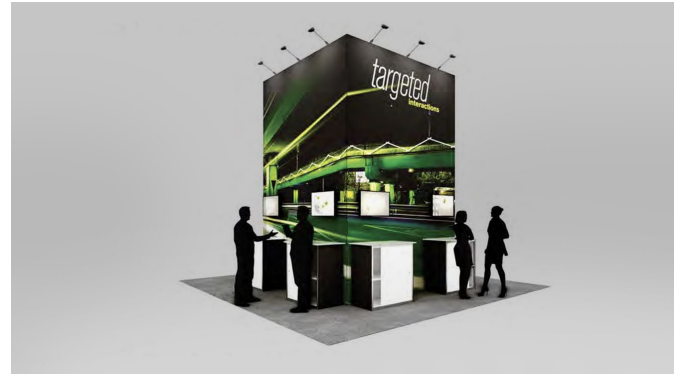

Express 2

Starting from
$49,295.00

Exhibit features:

- 16' tower structure with large mural fabric graphics and large storage closet
- (8) 32" mounted monitors
- Storage cabinet with interior storage
- Arm lights to highlight graphics
- Choice of classic carpet and ½" padding

Services included:

- Structure rental and installation/dismantle
- Graphic printing and installation
- Electrical service for arm lights
- Nightly vacuuming
- Material handling for rental items

[Contact us →](#)

Don't see what you're looking for? These are just a sample of Freeman's rental exhibit solutions. Set up a consultation today to explore more options.