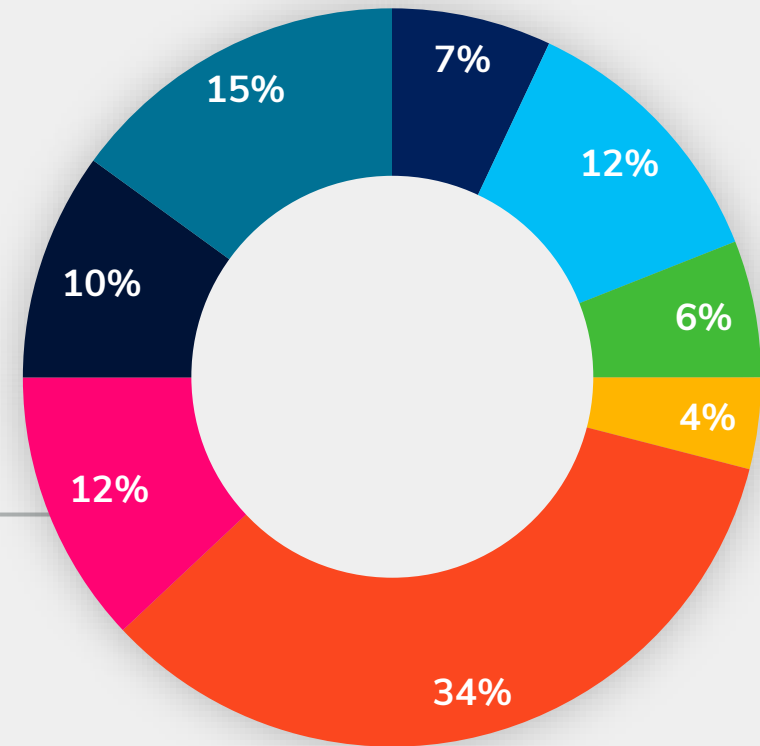

Exhibit budget averages

Estimating your overall budget doesn't have to be hard. This chart breaks down the average percentage exhibitors spend by category.

Your exhibit design makes up 12% of your overall budget. Use this guide to start your design exploration.

Trade show budget categories